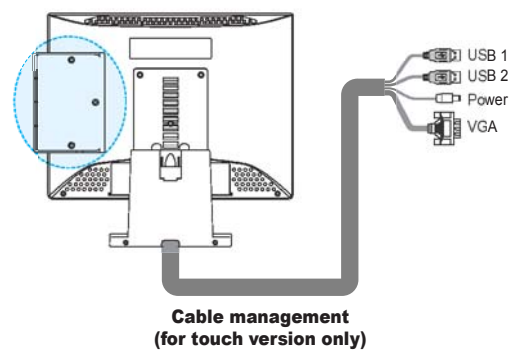

VESA Wall Mounting
Meet VESA Standard
(75x75mm)

"i-touch" Auto Adjustment
The Intelligent One Touch Key,
Automatically Set Your Monitor
to Optimal Position.

Features:

- ▶ Full 12.1" Viewable Display Crisp Image
- ▶ On Screen Display Easy to Use
- ▶ Auto Scaling Function Simply " i-touch "
- ▶ Stand Base With Tilt 45° Adjustment
- ▶ Ideal for POS/Kiosk Users and Windows Application
- ▶ Power Consumption 18W/3W DPMS
- ▶ State-of-the-Art Design
- ▶ Touch Version Availability
- ▶ Card Reader Version Availability
- ▶ Anti-Reflection Strengthen Glass availability
- ▶ Cable management for neat installation (Touch version only)

MODEL		LP-12Rxx
Panel *	Viewing Area	12.1"
	Resolution	800 x 600 SVGA
	Color	262,144
	Viewing Angle	Horizontal: 120° & Vertical: 95°
	Response Time Tr/Tf	20/35 ms
	Contrast Ratio	200 : 1
	Brightness	300 cd/m ² (230 cd/m ² with Touch)
Video Input	VGA Signal	R/G/B Analog VGA
	Scan Frequencies	H: 31.5 ~ 48 KHz V: 56 ~ 72 Hz
Control	Power	On / Off with LED Indicator
	OSD	OSD Control with "i-touch" auto scaling
Power Adaptor	Input	Universal AC 100 ~ 240 V, 50 / 60 Hz
	Output	DC +12 V
Power	Management	VESA DPMS Standard
	Consumption	18W / 3W
Environment	Temperature	0°C ~ 40°C
	Humidity	10% ~ 85% (20%~85% for MSR)
Safety & EMI		FCC-B, ETL, ETLIC, CE, BSMI, CCC, CB
Applications		POS, Banking, ATM, IPC, TML, Web IA, Mini PC, ...etc
Optional		
	Touch Panel	Resistive (4 or 5Wires) / USB or RS-232 interface
	Glass	Anti-Reflection Strengthen Glass
	Card Reader	300,000 Pass or 1,000,000 Pass
	Cabinet Color	White or Black

* Panel Spec. depends on MFC

Optional

Touch Screen

Anti-Reflection
Strengthen Glass

Card Reader Version

Unit:mm

Card Reader Version

Specification is subject to change without notice. 2008.01