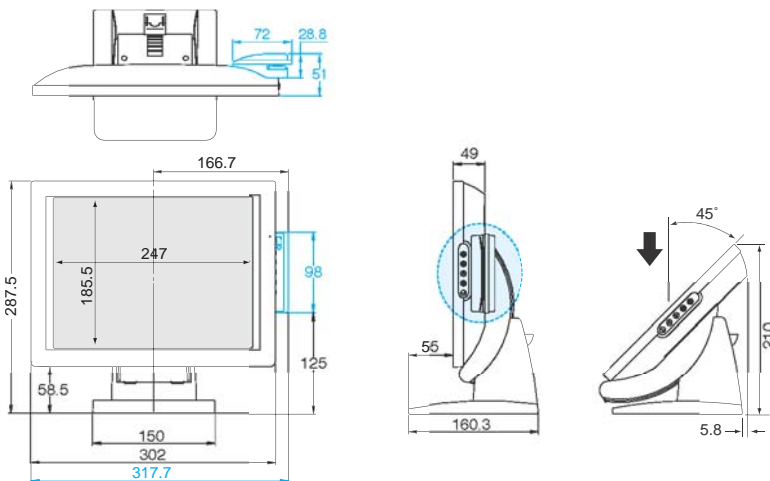

VESA Wall Mounting
Meet VESA Standard
(75x75mm)

"i-touch" Auto Adjustment
The Intelligent One Touch Key,
Automatically Set Your Monitor
to Optimal Position.

Features:

- ▶ Full 12.1" Viewable Display Crisp Image
- ▶ On Screen Display Easy to Use
- ▶ Auto Scaling Function Simply " i-touch "
- ▶ Stand Base With Tilt 45° Adjustment
- ▶ Ideal for POS/Kiosk Users and Windows Application
- ▶ Power Consumption 18W/3W DPMS
- ▶ State-of-the-Art Design
- ▶ Touch Version Availability
- ▶ Card Reader Version Availability
- ▶ Anti-Reflection Strengthen Glass availability
- ▶ Cable management for neat installation (Touch version only)

MODEL		LP-12Rxx
Panel *	Viewing Area	12.1"
	Resolution	800 x 600 SVGA
	Color	262,144
	Viewing Angle	Horizontal: 120° & Vertical: 95°
	Response Time Tr/Tf	20/35 ms
	Contrast Ratio	200 : 1
	Brightness	300 cd/m ² (230 cd/m ² with Touch)
Video Input	VGA Signal	R/G/B Analog VGA
	Scan Frequencies	H: 31.5 ~ 48 KHz V: 56 ~ 72 Hz
Control	Power	On / Off with LED Indicator
	OSD	OSD Control with "i-touch" auto scaling
Power Adaptor	Input	Universal AC 100 ~ 240 V, 50 / 60 Hz
	Output	DC +12 V
Power	Management	VESA DPMS Standard
	Consumption	18W / 3W
Environment	Temperature	0°C ~ 40°C
	Humidity	10% ~ 85% (20%~85% for MSR)
Safety & EMI		FCC-B, ETL, ETLIC, CE, BSMI, CCC, CB
Applications		POS, Banking, ATM, IPC, TML, Web IA, Mini PC, ...etc
Optional		
	Touch Panel	Resistive (4 or 5Wires) / USB or RS-232 interface
	Glass	Anti-Reflection Strengthen Glass
	Card Reader	300,000 Pass or 1,000,000 Pass
	Cabinet Color	White or Black

* Panel Spec. depends on MFC

Optional

Touch Screen

Anti-Reflection
Strengthen Glass

Card Reader Version

Unit:mm

Card Reader Version

Specification is subject to change without notice. 2008.01